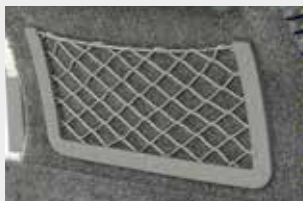

Revistero /
Magazine net